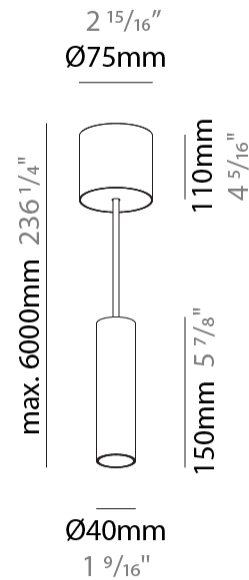

GENERAL

Series: Hangover
Subseries: Hangover Monopoint Surface Canopy
Brand: Prolicht
Division: Architectural
Mounting Type: Suspension
Mounting Location: Ceiling
Subcategory: Pendant

PHYSICAL

Shape: Cylinder
Diameter (mm): 40
Diameter (in): 1 9/16
Height (mm): 150
Height (in): 5 7/8
Max. Overall Height (mm): 2150
Max. Overall Height (in): 84 5/8
Light Distribution: Downlight
Weight (kg): 0.75
Weight (lbs): 1.65
Diffuser: Shine Ring 0-6
Fixture Finish: SSR / BKV / CWI / CRY / HAB / UFT / ITA / RUA / FTG / MYG / LOD / PUS / FRO / FUP / KIA / POP / BLS / SPG / MEY / GOH / GUM / CHC / COM / ABZ / JAG / OBR / MOS / ROR
Fixture Material: Aluminum
Cable Details: 2000mm / 6000mm Cable in White / Black / Orange / Red

LED

Number of LEDs: 1
Color Temperature (°K): 2700 / 3000 / 4000
Max. Delivered Lumen (lm): 842
CRI: >90 CRI
Lamp Life (hrs): 50000

OPTICAL

Reflector: 40 / 50

RATINGS AND CERTIFICATIONS

Certified By: Certified for North American Standards
IP rating: IP20

Shape: Cylinder
 Diameter (mm): 28
 Diameter (in): 1 1/8
 Height (mm): 300
 Height (in): 11 13/16
 Max. Overall Height (mm): 2300
 Max. Overall Height (in): 90 3/16
 Light Distribution: Downlight
 Weight (kg): 0.75
 Weight (lbs): 1.65
 Fixture Finish: [SSR / BKV / CWI / CRY / HAB / UFT / ITA / RUA / FTG / MYG / LOD / PUS / FRO / FUP / KIA / POP / BLS / SPG / MEY / GOH / GUM / CHC / COM / ABZ / JAG / OBR / MOS / ROR](#)
 Fixture Material: Aluminum
 Cable Details: [2000mm or 4000mm Black Cable](#)